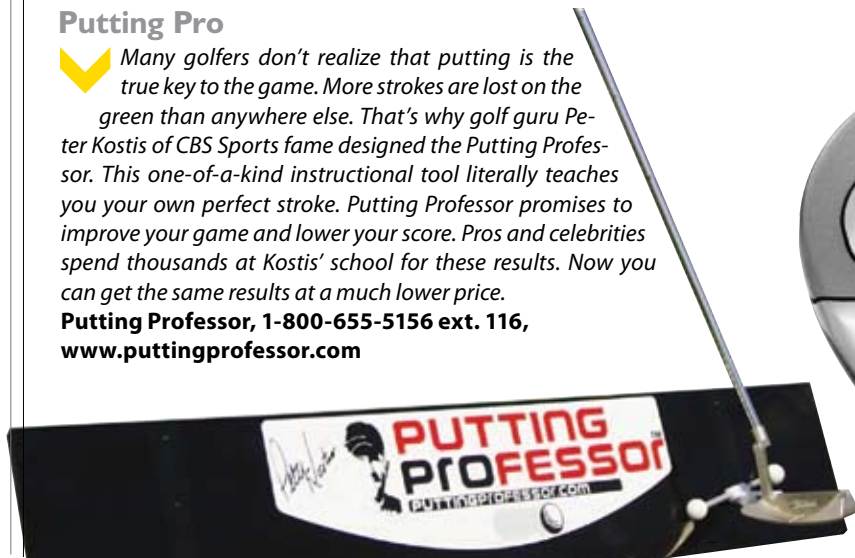

Sports Paradise Inc.
1-877-846-0724
www.theglovegrabber.com

Definitely Not A Bore

The new HiBORE driver from Cleveland Golf is drastically different from traditional drivers. Distance driven geometry allows the driver to perfectly align the center of gravity projection with the center of the clubface. The 25 grams of discretionary weight that has been added help make the HiBORE the longest, straightest driver ever tested by Cleveland Golf. **Cleveland Golf, 1-800-999-6263;**
www.clevelandgolf.com

Putting Pro

✓ Many golfers don't realize that putting is the true key to the game. More strokes are lost on the green than anywhere else. That's why golf guru Peter Kostis of CBS Sports fame designed the Putting Professor. This one-of-a-kind instructional tool literally teaches you your own perfect stroke. Putting Professor promises to improve your game and lower your score. Pros and celebrities spend thousands at Kostis' school for these results. Now you can get the same results at a much lower price.

Putting Professor, 1-800-655-5156 ext. 116,
www.puttingprofessor.com

Practice Almost Golf

Allowing golfers to practice or play anytime, anywhere without the worry of damaging anything, the Point 3 practice ball from almostGOLF weighs just 13.5 grams and carries one-third the distance that you would hit a traditional golf ball. Unlike hollow, plastic "wiffle-type" or foam balls, the Point 3 flies like a golf ball when struck and won't deform. With a COR rating of .32 (Point 3), the Point 3 has a realistic launch angle and spin off the clubface, so you can safely hit true fades, draws and even backspin shots to help accurately diagnose and correct swing flaws while practicing.